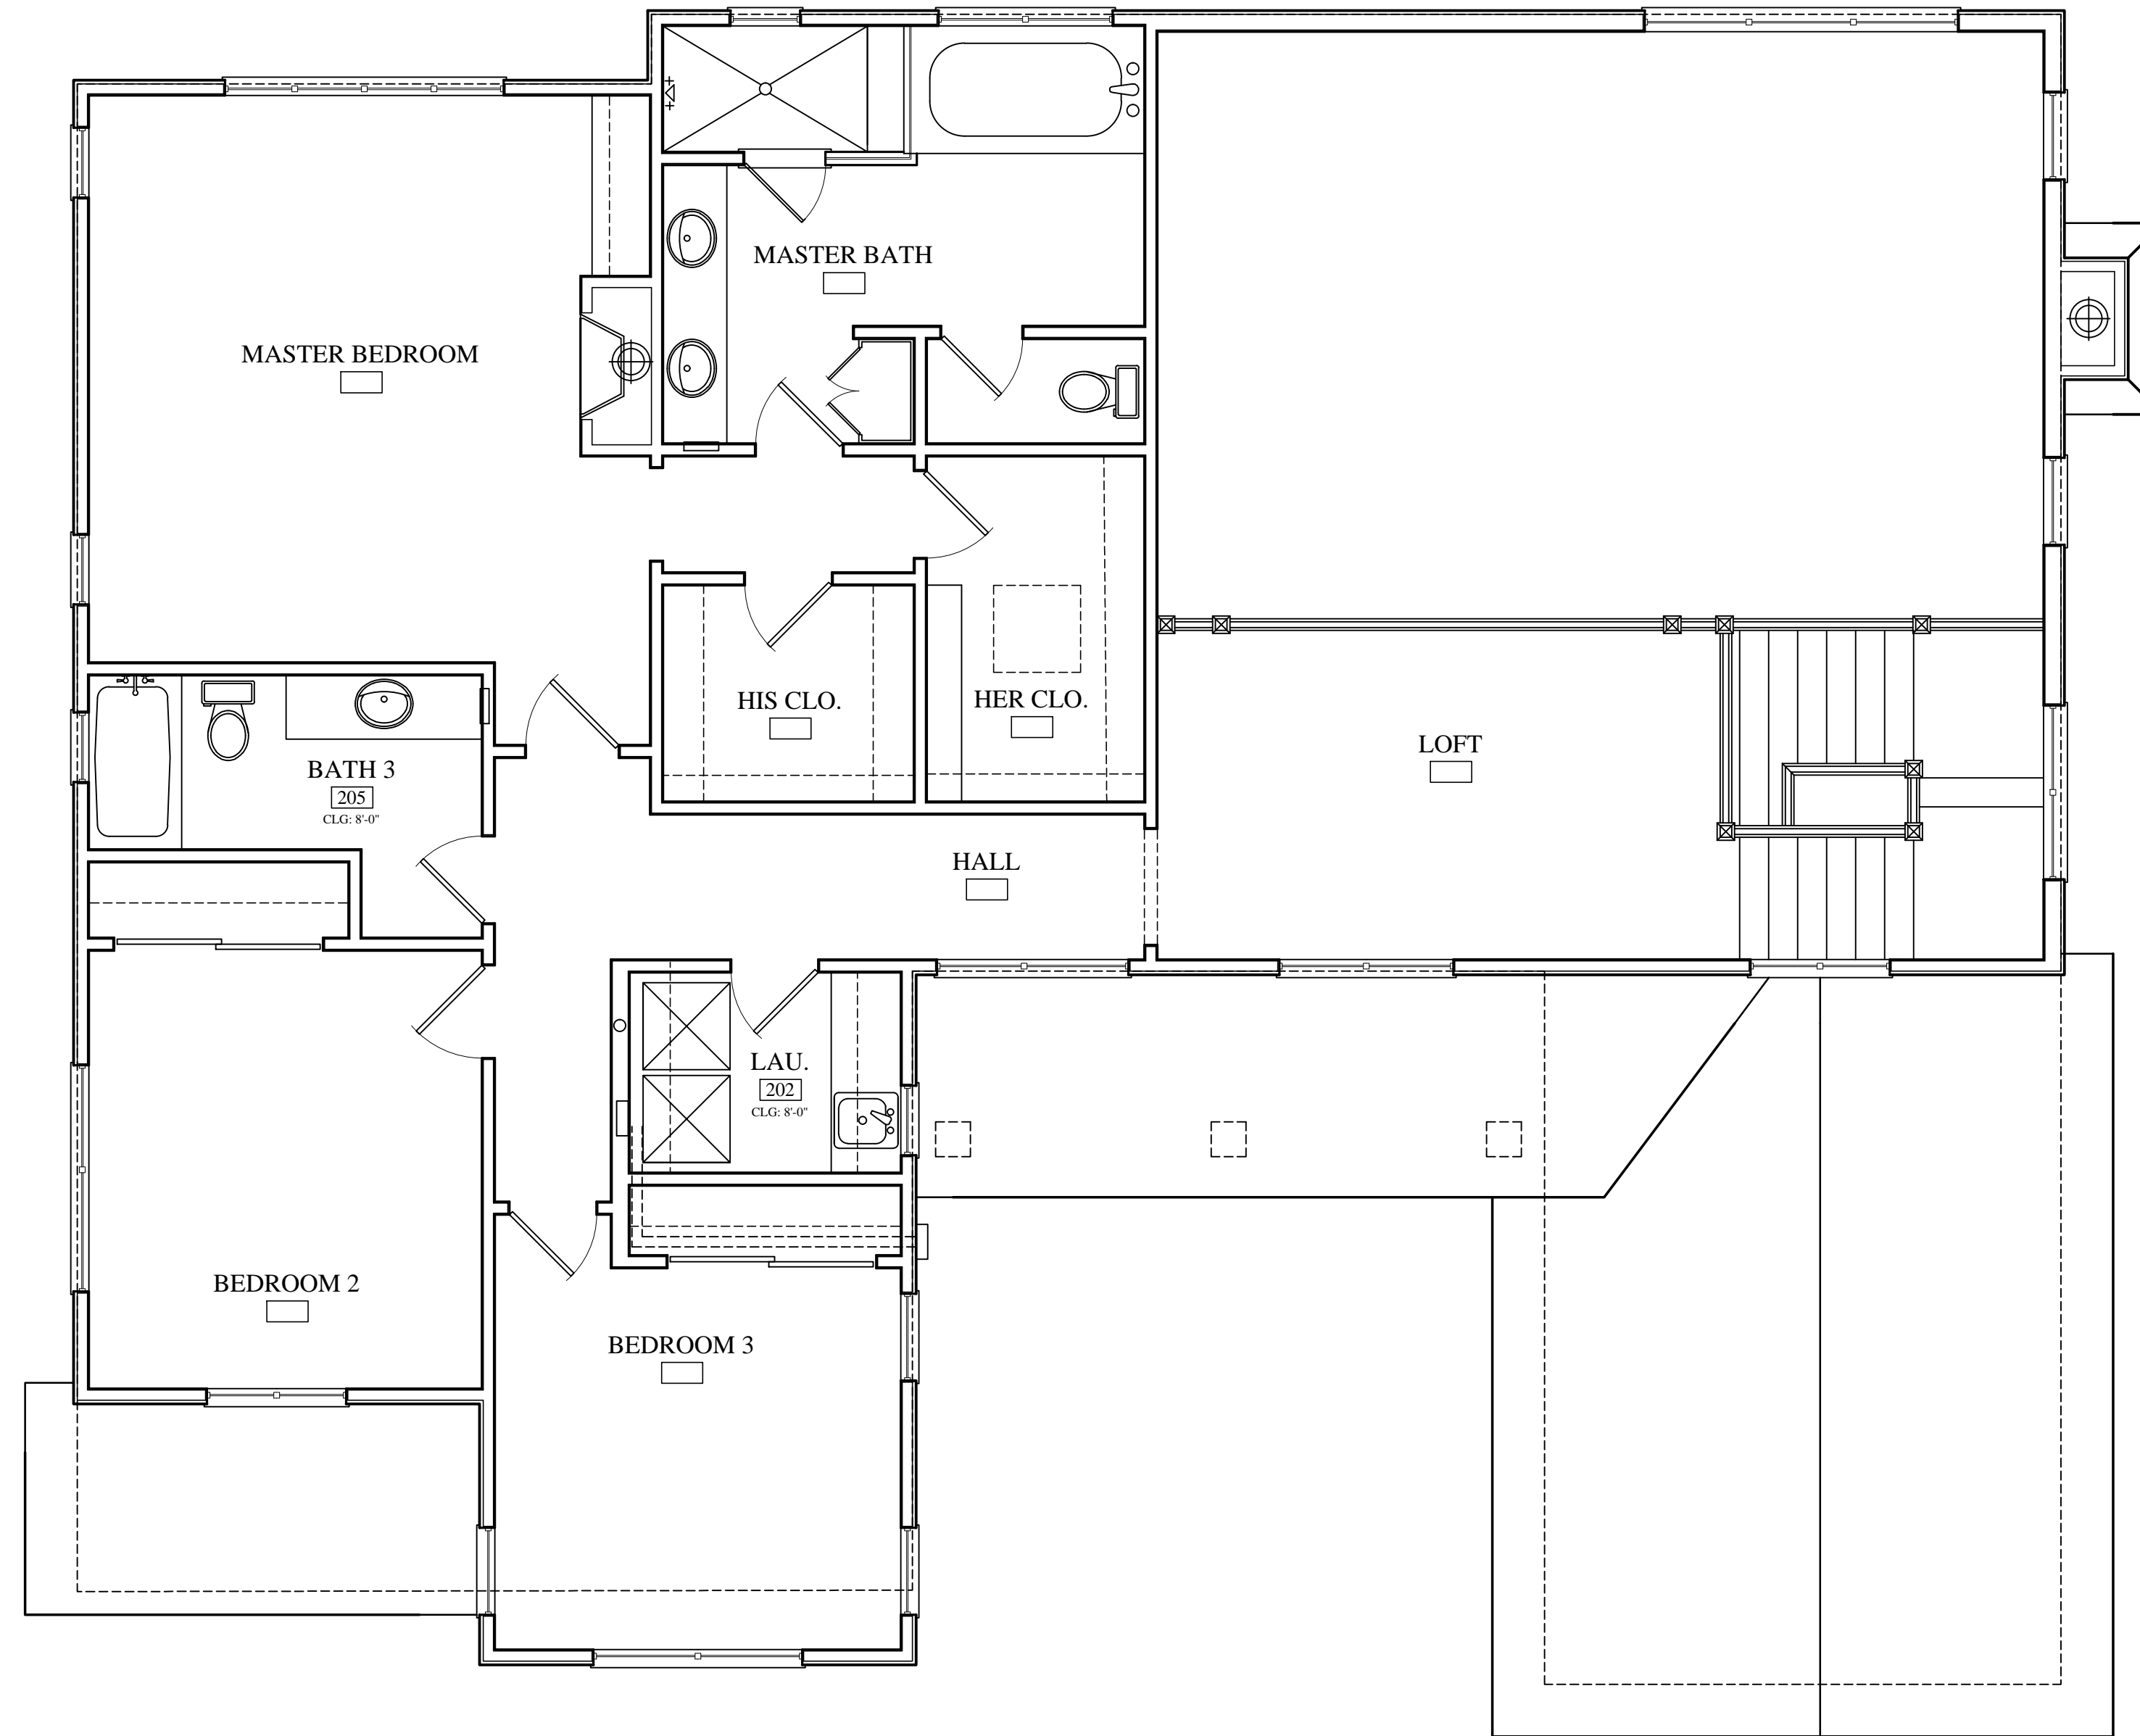

UNIT
A

NOVATO DEVELOPMENT
RUDNICK ESTATES
NOVATO, CALIFORNIA

SECOND FLOOR PLAN

DRAWN BY: ER

A1.1

1 SECOND FLOOR PLAN