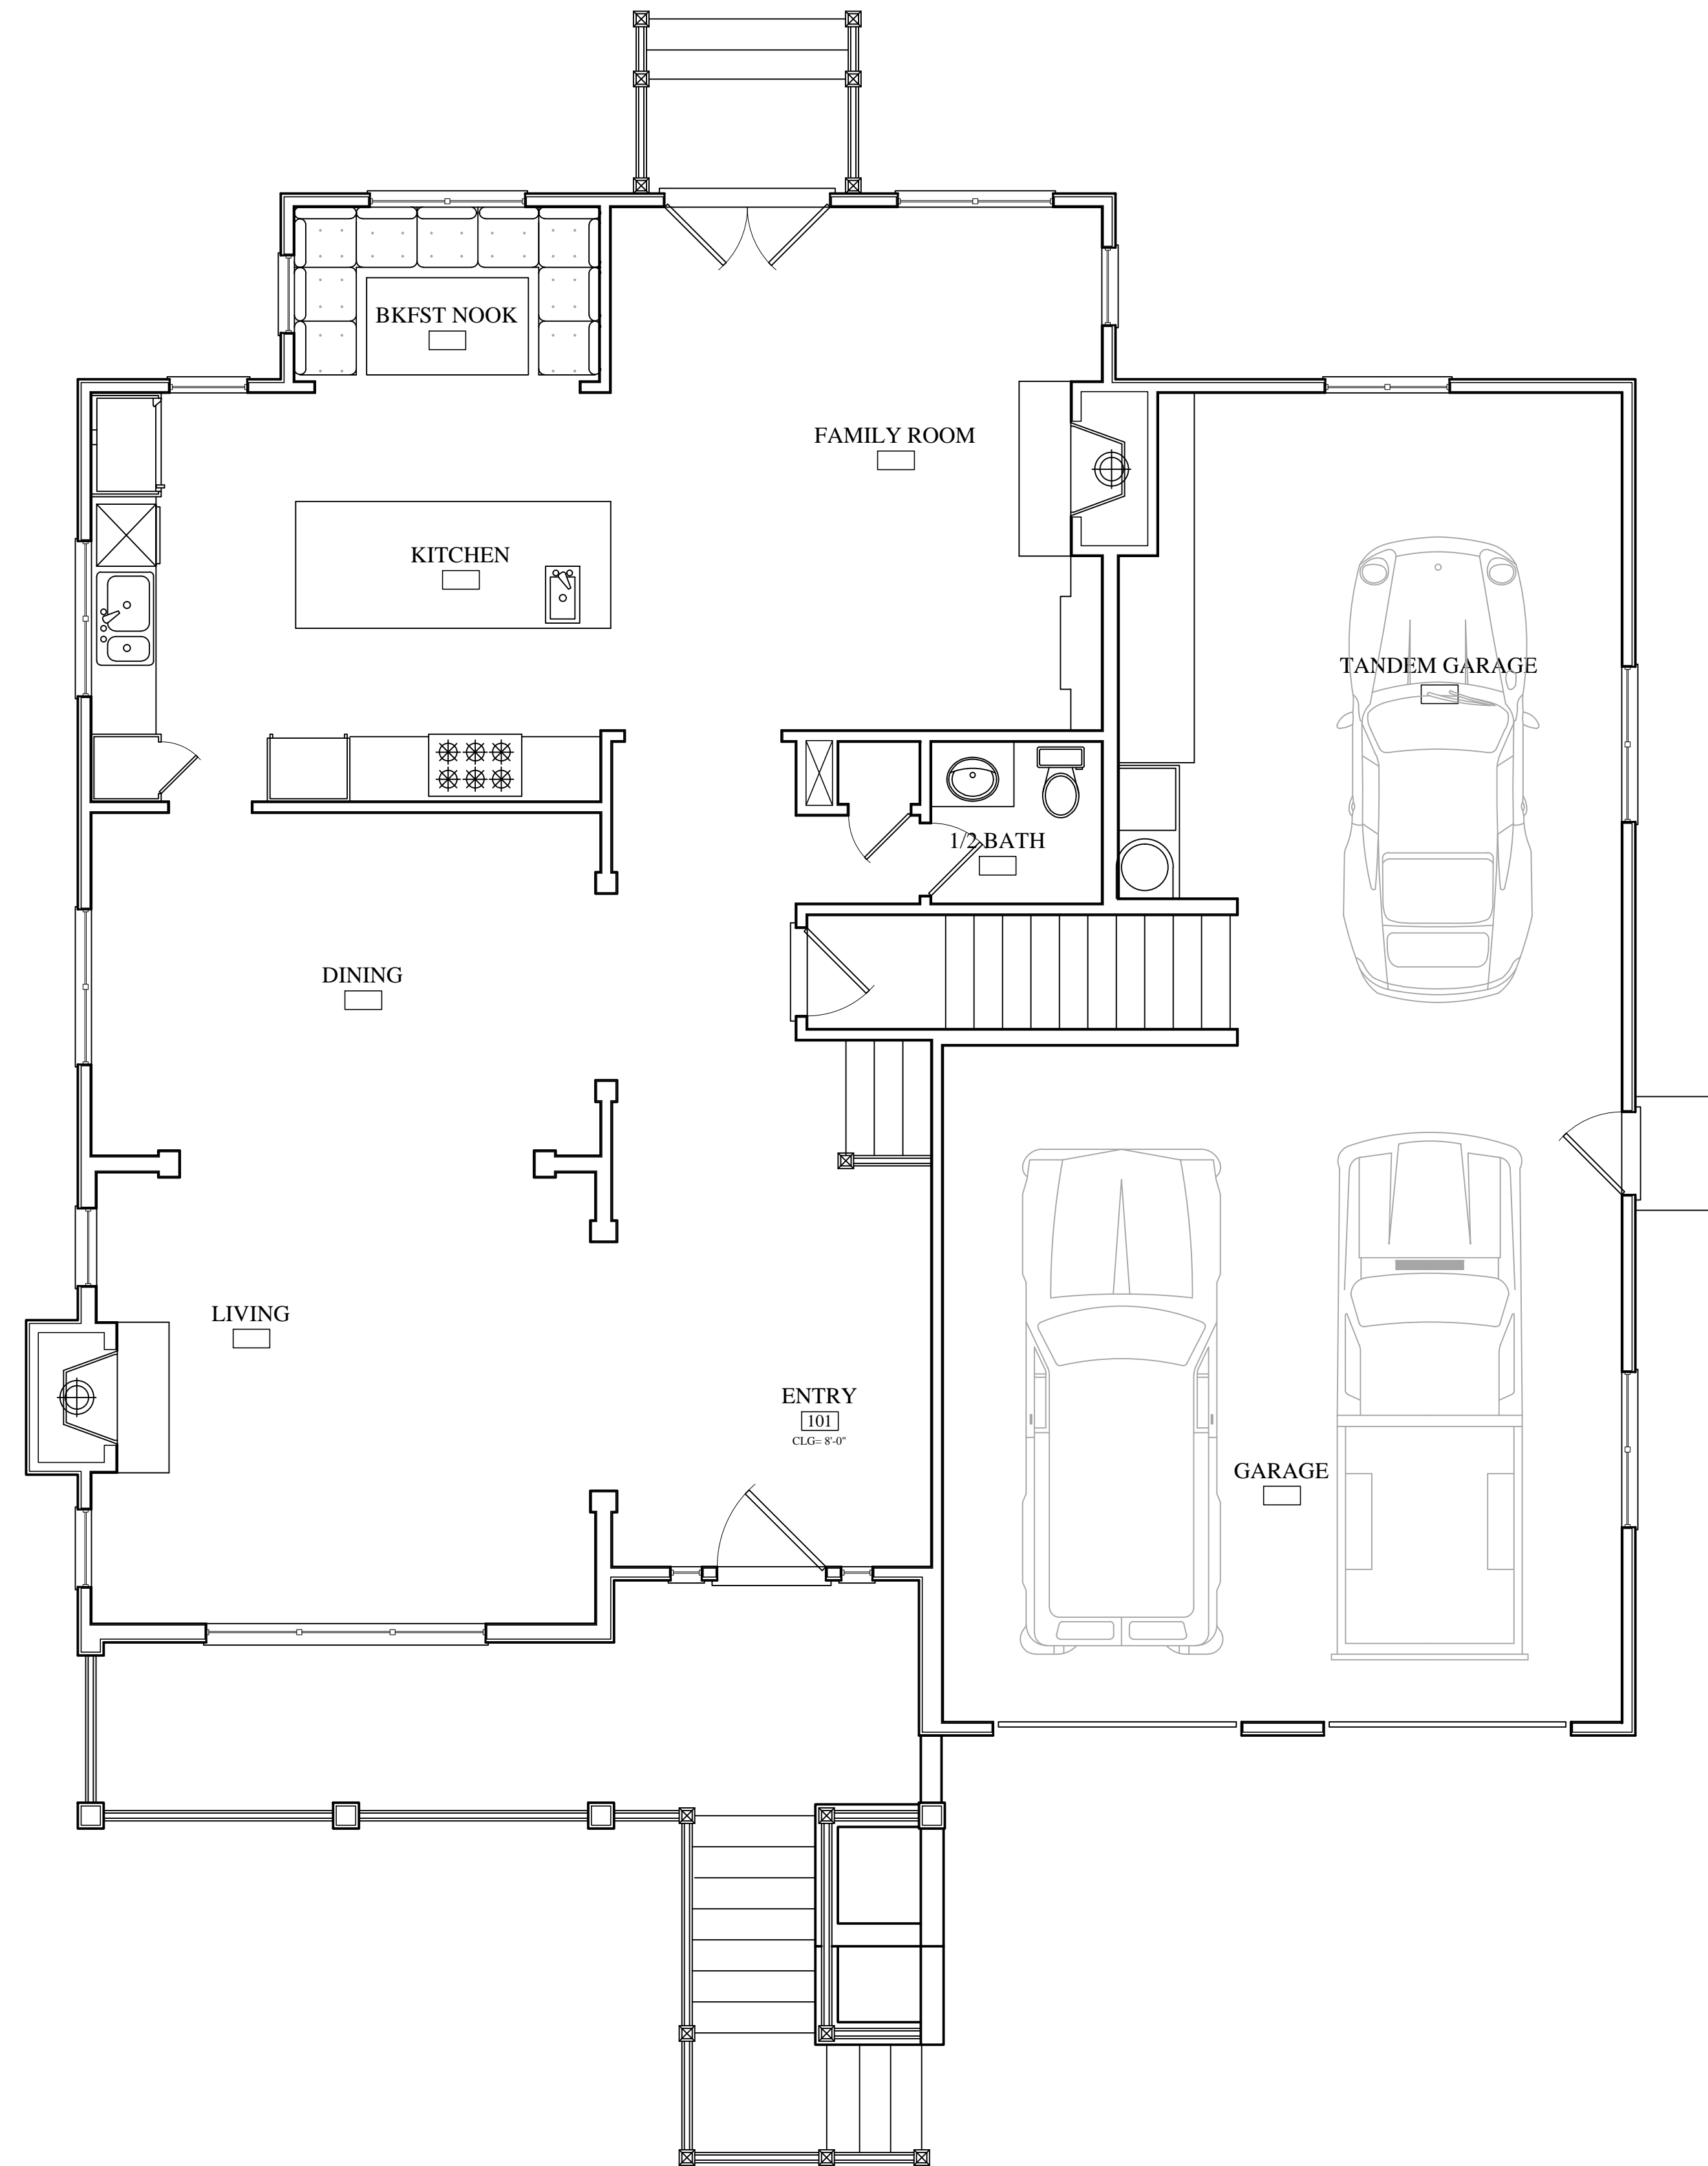

UNIT
B

NOVATO DEVELOPMENT
RUDNICK ESTATES
NOVATO, CALIFORNIA

FIRST FLOOR PLAN

DRAWN BY: ER

DATE:	ISSUE:
Apr. 23 '13	Admin Planning Review
July 23 '13	Sub. for Permit
Aug 19 '13	Re-Sub. for Permit

A1.0

1 FIRST FLOOR PLAN