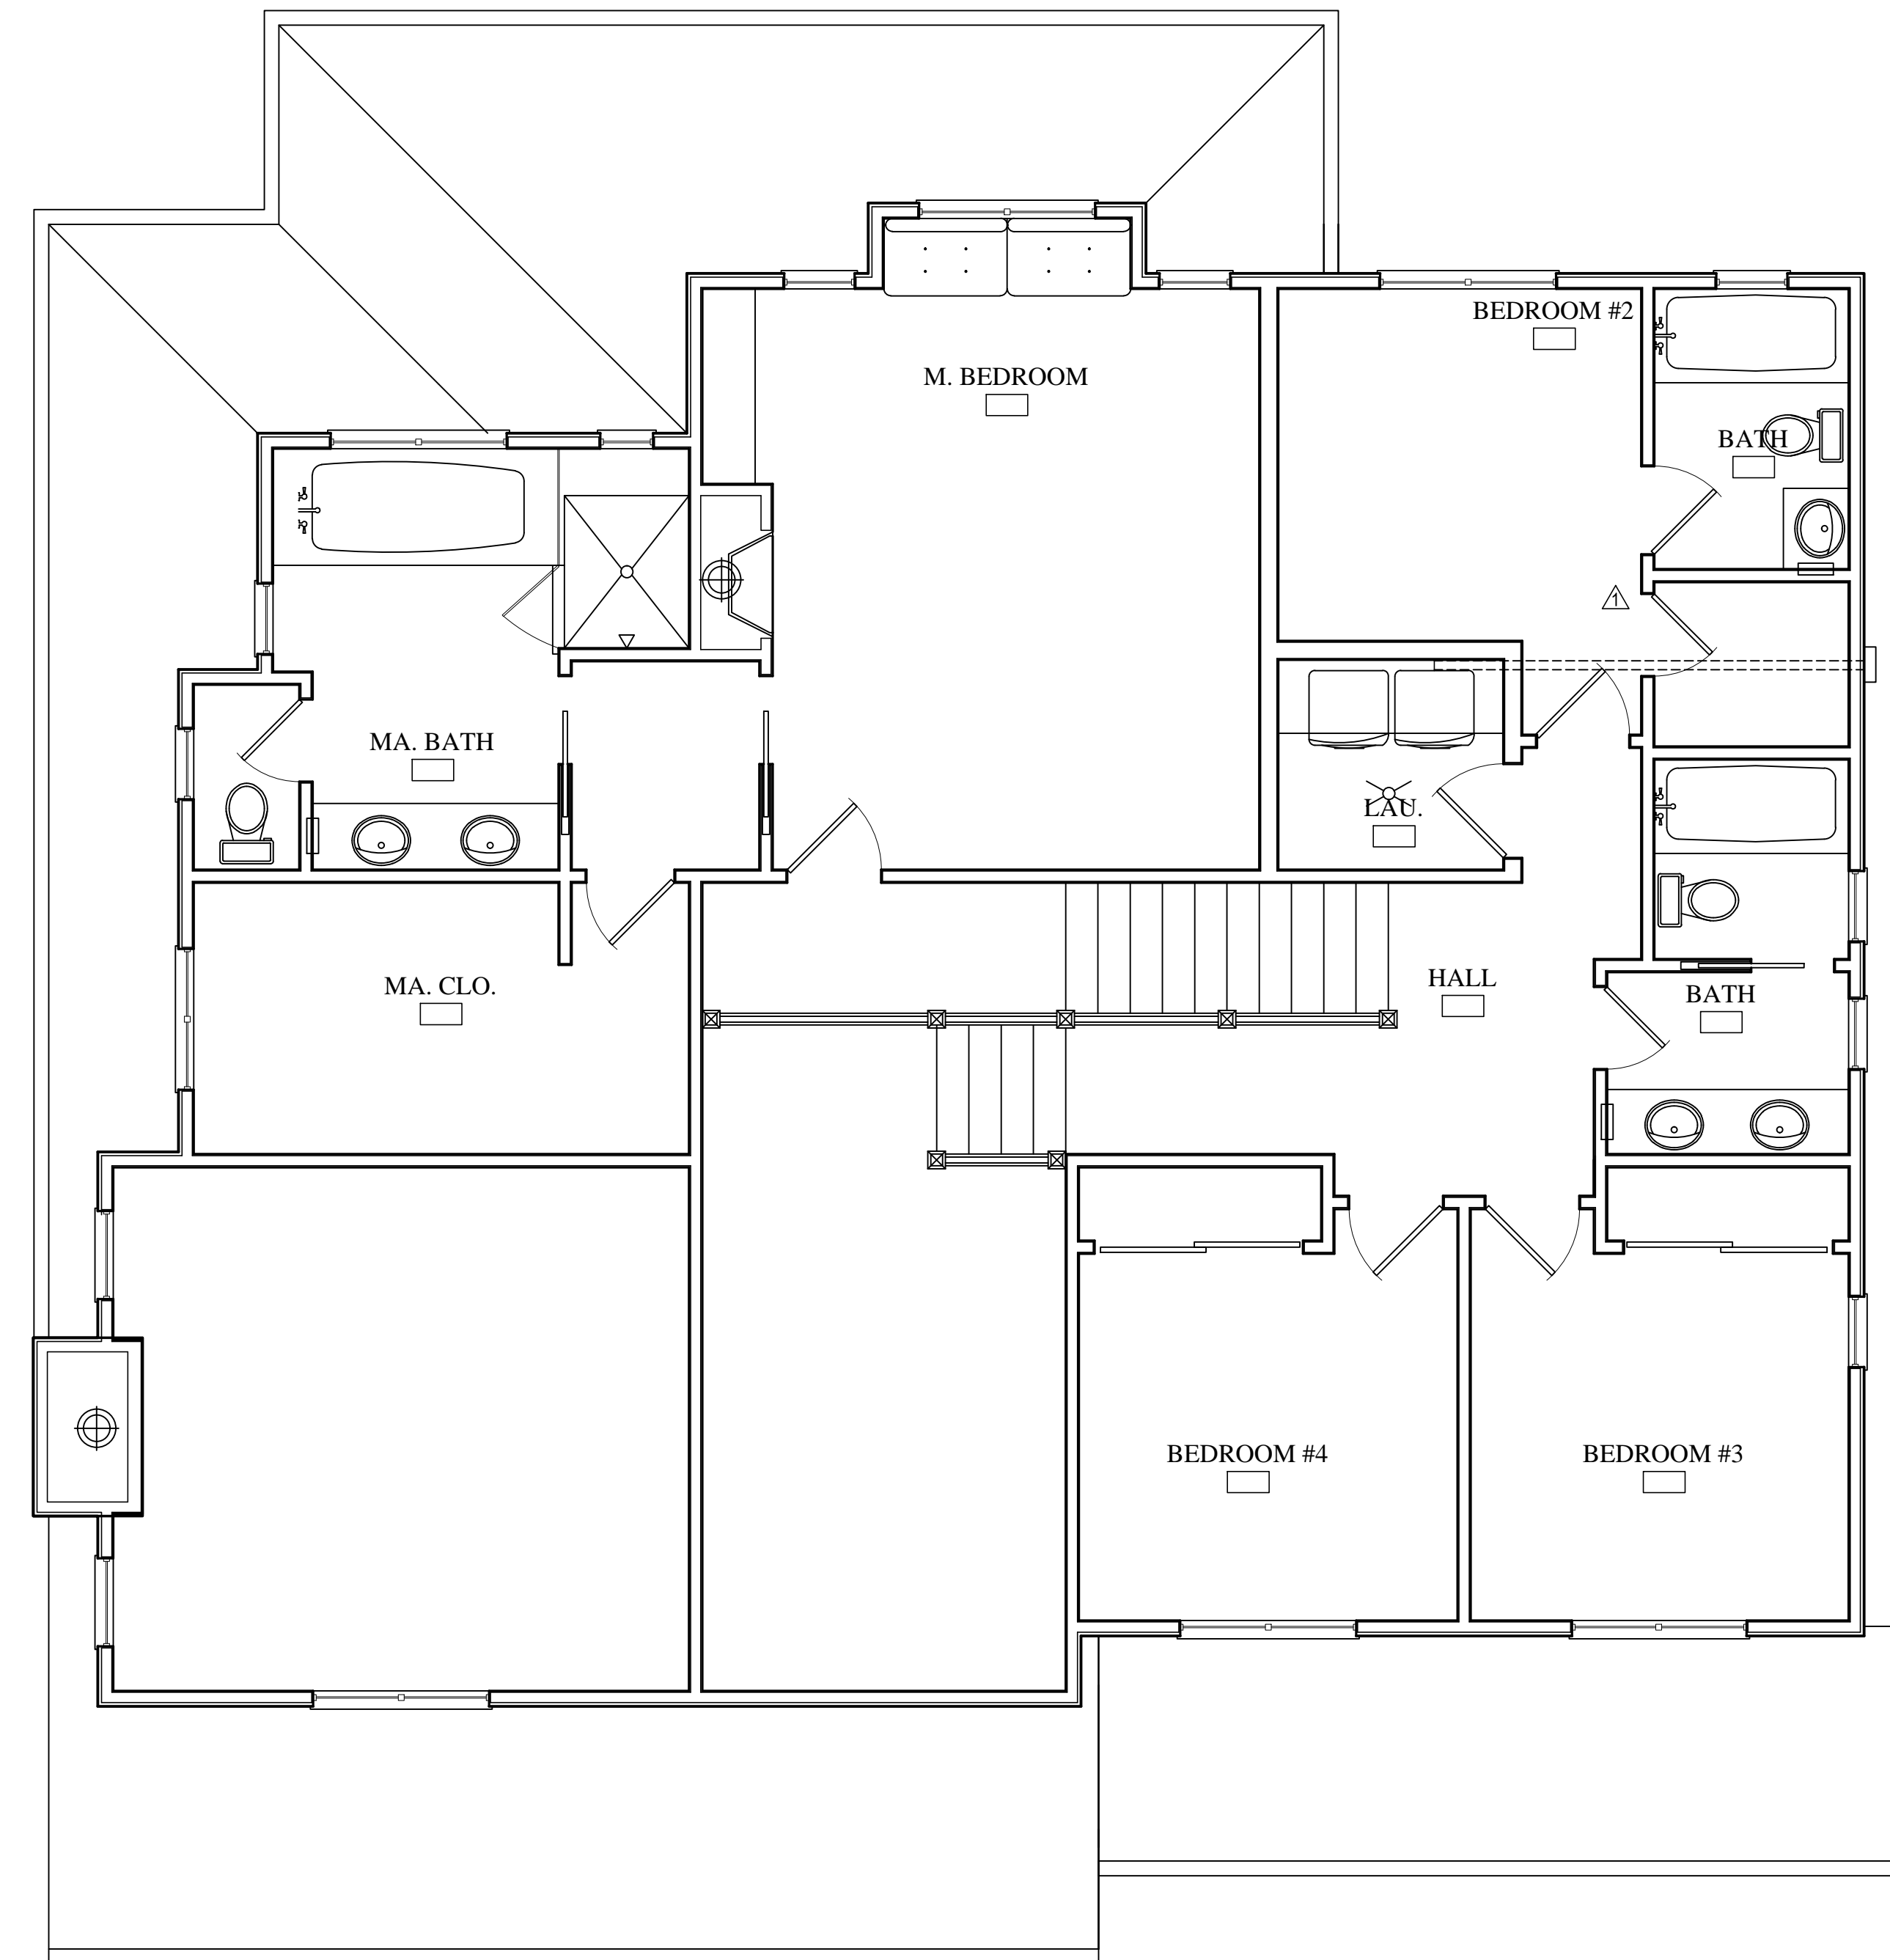

UNIT
B

NOVATO DEVELOPMENT
RUDNICK ESTATES
NOVATO, CALIFORNIA

SECOND FLOOR PLAN

DRAWN BY: ER

DATE:	ISSUE:
Apr. 23 '13	Admin Planning Review
July 23 '13	Sub. for Permit
Aug 19 '13	Re-Sub. for Permit

A1.1

1 SECOND FLOOR PLAN